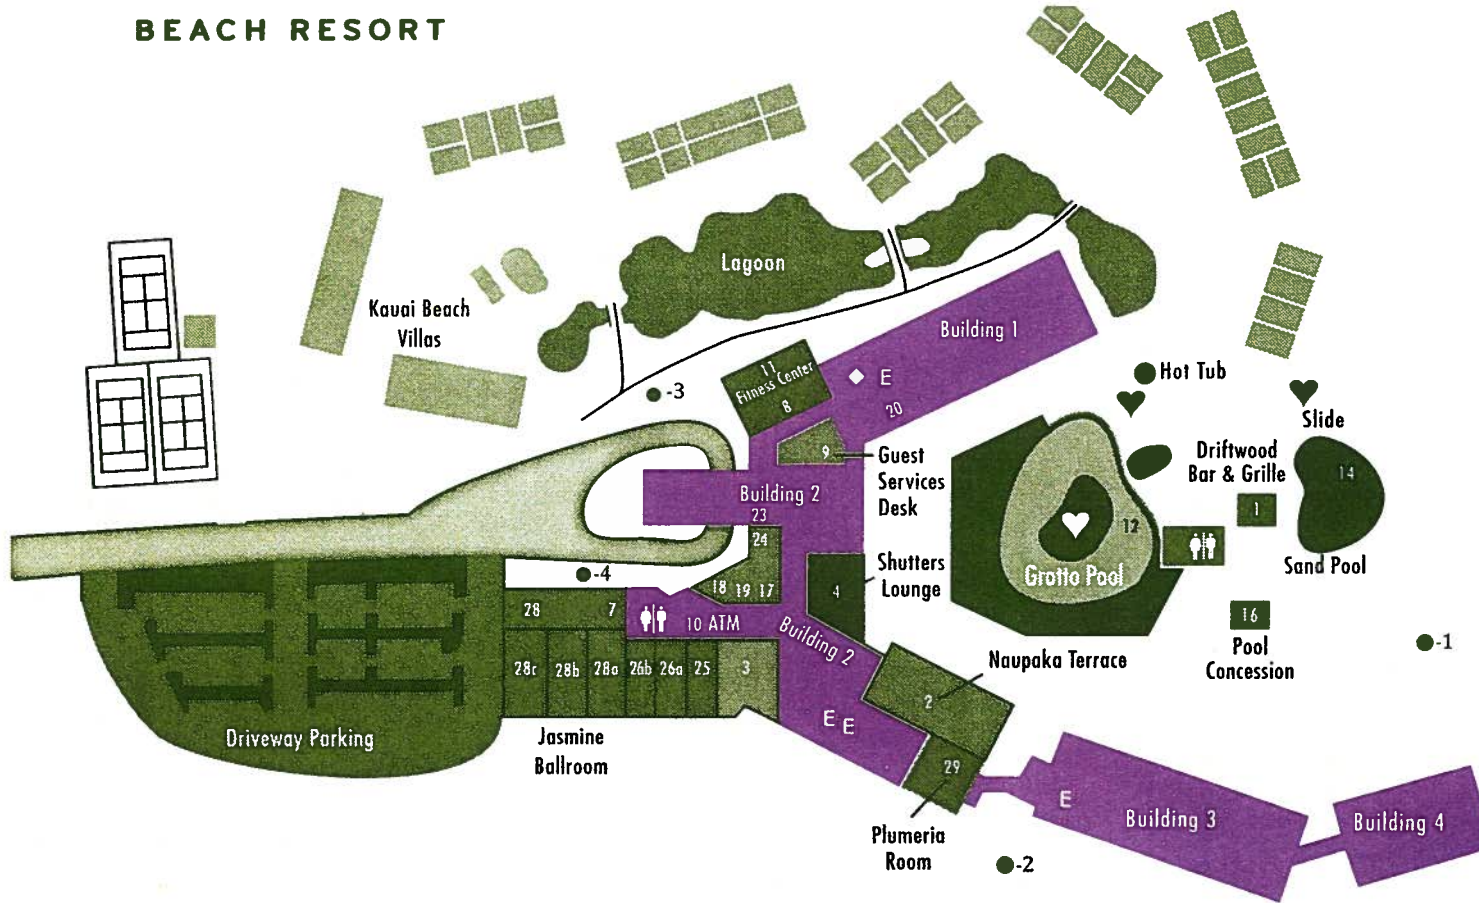

KAUAI

BEACH RESORT

LEGEND

- ♥ Wedding Sites
- ♣ Restrooms
- E Elevators
- Laundry
- Smoking Area

Room Numbers: **Building 1:** 1105 - 1135, 1201 - 1235, 1301 - 1335
Building 2: 2301 - 2349, 2401 - 2449, 2501 - 2549
Building 3: 3101 - 3132, 3201 - 3232, 3301 - 3332
Building 4: 4104 - 4114, 4201 - 4214

DIRECTORY

RESTAURANT & LOUNGE

- 1 Driftwood Bar & Grille
- 2 Naupaka Terrace
- 3 Island Market Place & Gifts
- 4 Shuttlers Lounge

- 14 Sand Bottom Pool and Love Tube Slide
- 16 Pool Concession
- 19 Hawaiian Rainforest Salon

SERVICE & BUSINESS CENTER

- 10 ATM Upper Lobby
- 17 Security Office
- 18 Business Service Center
- 20 Executive Offices
- 23 Bell Desk & Valet
- 24 Front Desk & Cashier

RETAIL OUTLET

- 3 Island Market Place & Gifts

RESORT ENTERTAINMENT

- 4 Shuttlers Lounge
- 7 South Pacific Dinner Theatre

BANQUETS & FUNCTIONS

- 25 Ginger Room
- 26a Orchid Room 1
- 26b Orchid Room 2
- 28 Jasmine Ballroom
- 28a Jasmine 1
- 28b Jasmine 2
- 28c Jasmine 3
- 29 Plumeria Room

RESORT ACTIVITIES

- 9 Concierge & Guest Services Desk

SPORTS & SPA FACILITIES

- 8 Hawaiian Rainforest Day Spa
- 11 Fitness Center
- 12 Grotto's Pool & Whirlpool Spas

Beach Path — Pacific Ocean
(3.5 miles)